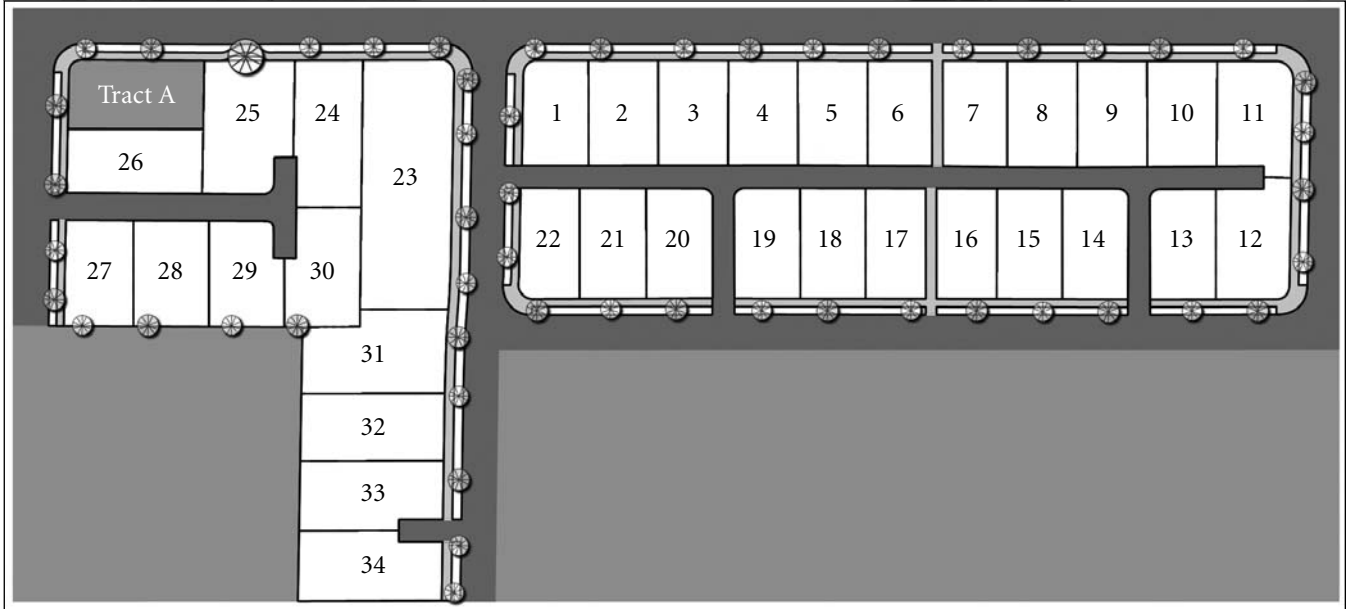

ST. GEORGE ESTATES

Lifestyles Collection

WELCOME HOME TO ST. GEORGE ESTATES, the exciting new community from SummerPlace Homes. Dramatic craftsman inspired two story homes are the star attraction of this fresh contemporary community tucked away in a quiet corner of the city of Battle Ground. Beautiful three, four, and five bedroom designs grace this quiet neighborhood that is set apart from the hustle and bustle, yet close to everything. A vibrant, growing community with a friendly, hometown feel is what Battle Ground is all about. Imagine living in a community surrounded by a peaceful country landscape, yet only 25 minutes from Portland International Airport. St. George Estates features large home sites nestled in an area rich in outdoor recreational opportunities. Functional, well designed homes carefully crafted in a quiet and peaceful setting. With all of these exciting features, you're sure to find a lifestyle to match your dreams. **Welcome home.**

A LIFESTYLE TO MATCH YOUR DREAMS

All square footages are approximate. Plans, prices and specifications are subject to change without notice. This plan is copyrighted and may not be reproduced without permission.