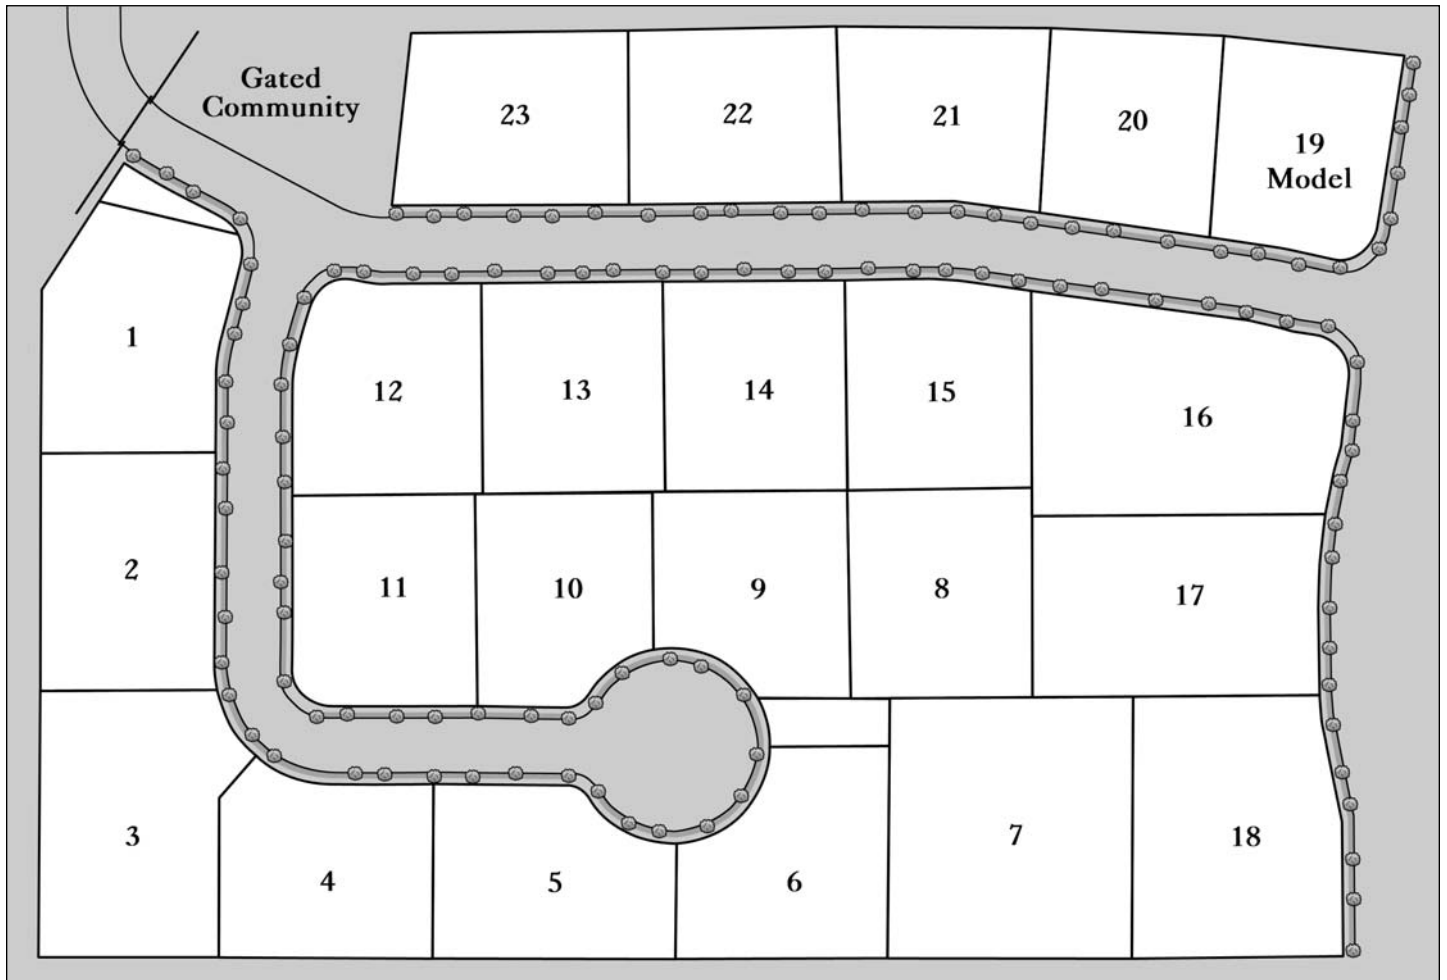

# TRADITIONS

AT WESTRIDGE

**WELCOME** home to Westridge Place. The Traditions collection of fine executive homes features one and two level plans designed for the discriminating homeowner, tucked away into the last remaining quiet corner of Westridge Place. This premier community offers a peaceful and secluded place to live that is apart from the hustle and bustle of everyday life, yet close to schools, shopping and recreation. Great dining, theater and the Portland International Airport are all just a short hop away. Nearby parks, a private setting, and spacious homesites all make for a unique and rare opportunity to own one of these beautiful homes located just outside the Westridge gated community. Explore the possibilities. *Welcome home.*