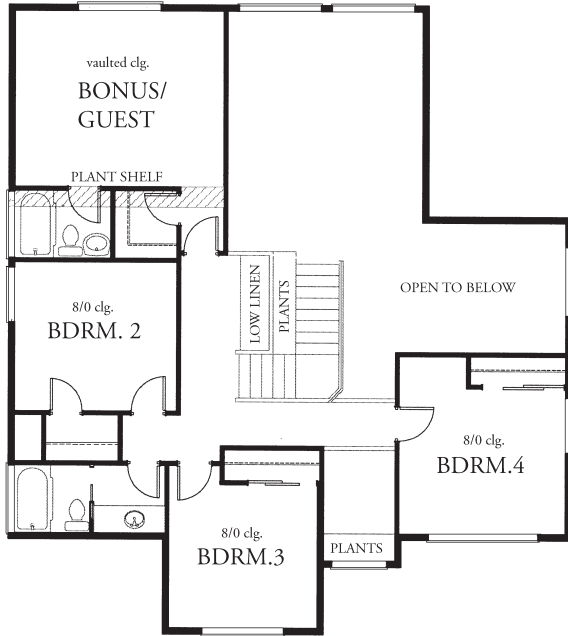

UPPER LEVEL

**Basic square footage 2516**  
**Optional den square footage 170**

LOWER LEVEL