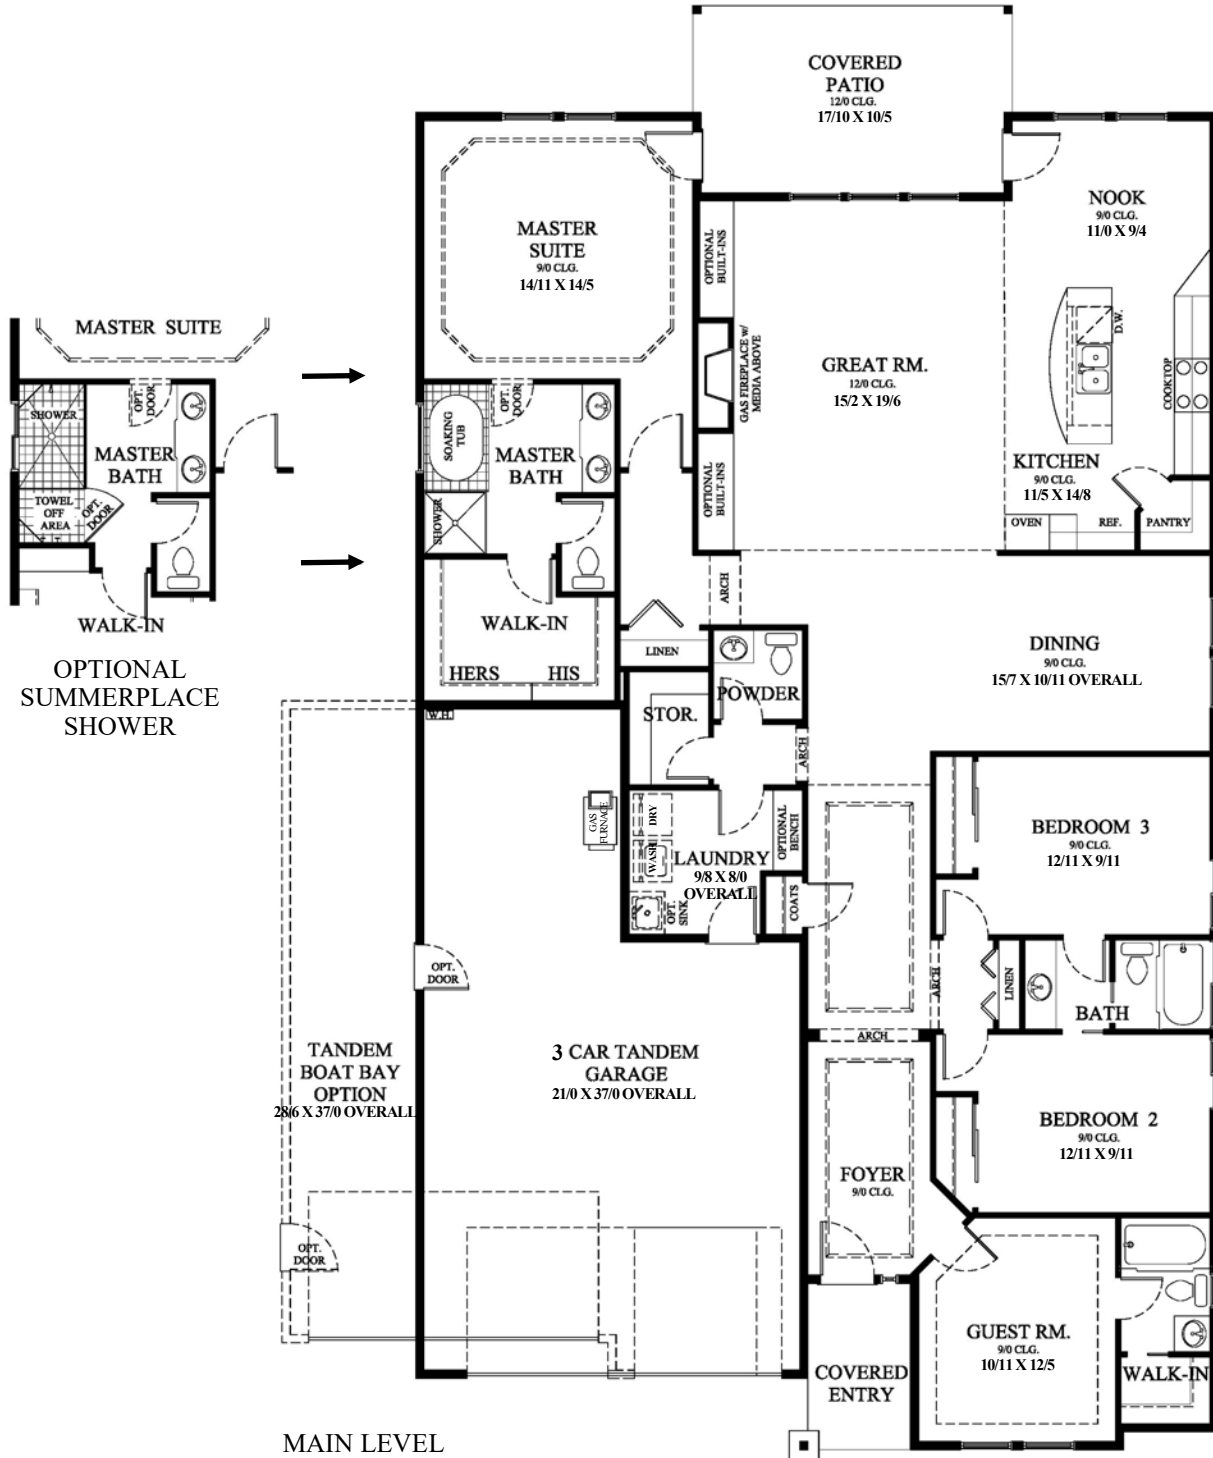

PLEASANT HOLLOW

CLASSIC COLLECTION

REGENT

Base Square Footage = 2472

All square footages and room sizes are approximate. Plans, prices and specifications are subject to change without notice. This plan is copyrighted and may not be reproduced without permission. Actual patio position may vary based on site conditions.

PLEASANT HOLLOW CLASSIC COLLECTION

Wide open, one level comfort is what this exciting plan is all about. Classic exterior styling invites you into this functional four bedroom design including a full guest suite. Two dining areas, an open island kitchen, and a huge great room with 12' ceilings compliment the main living area.

CRAFTSMAN

NORTHWEST TRADITIONAL

The spacious, very private master suite features patio access. A conveniently located laundry room, generous linen space and a roomy three car garage with an optional boat bay complete this beautiful design.